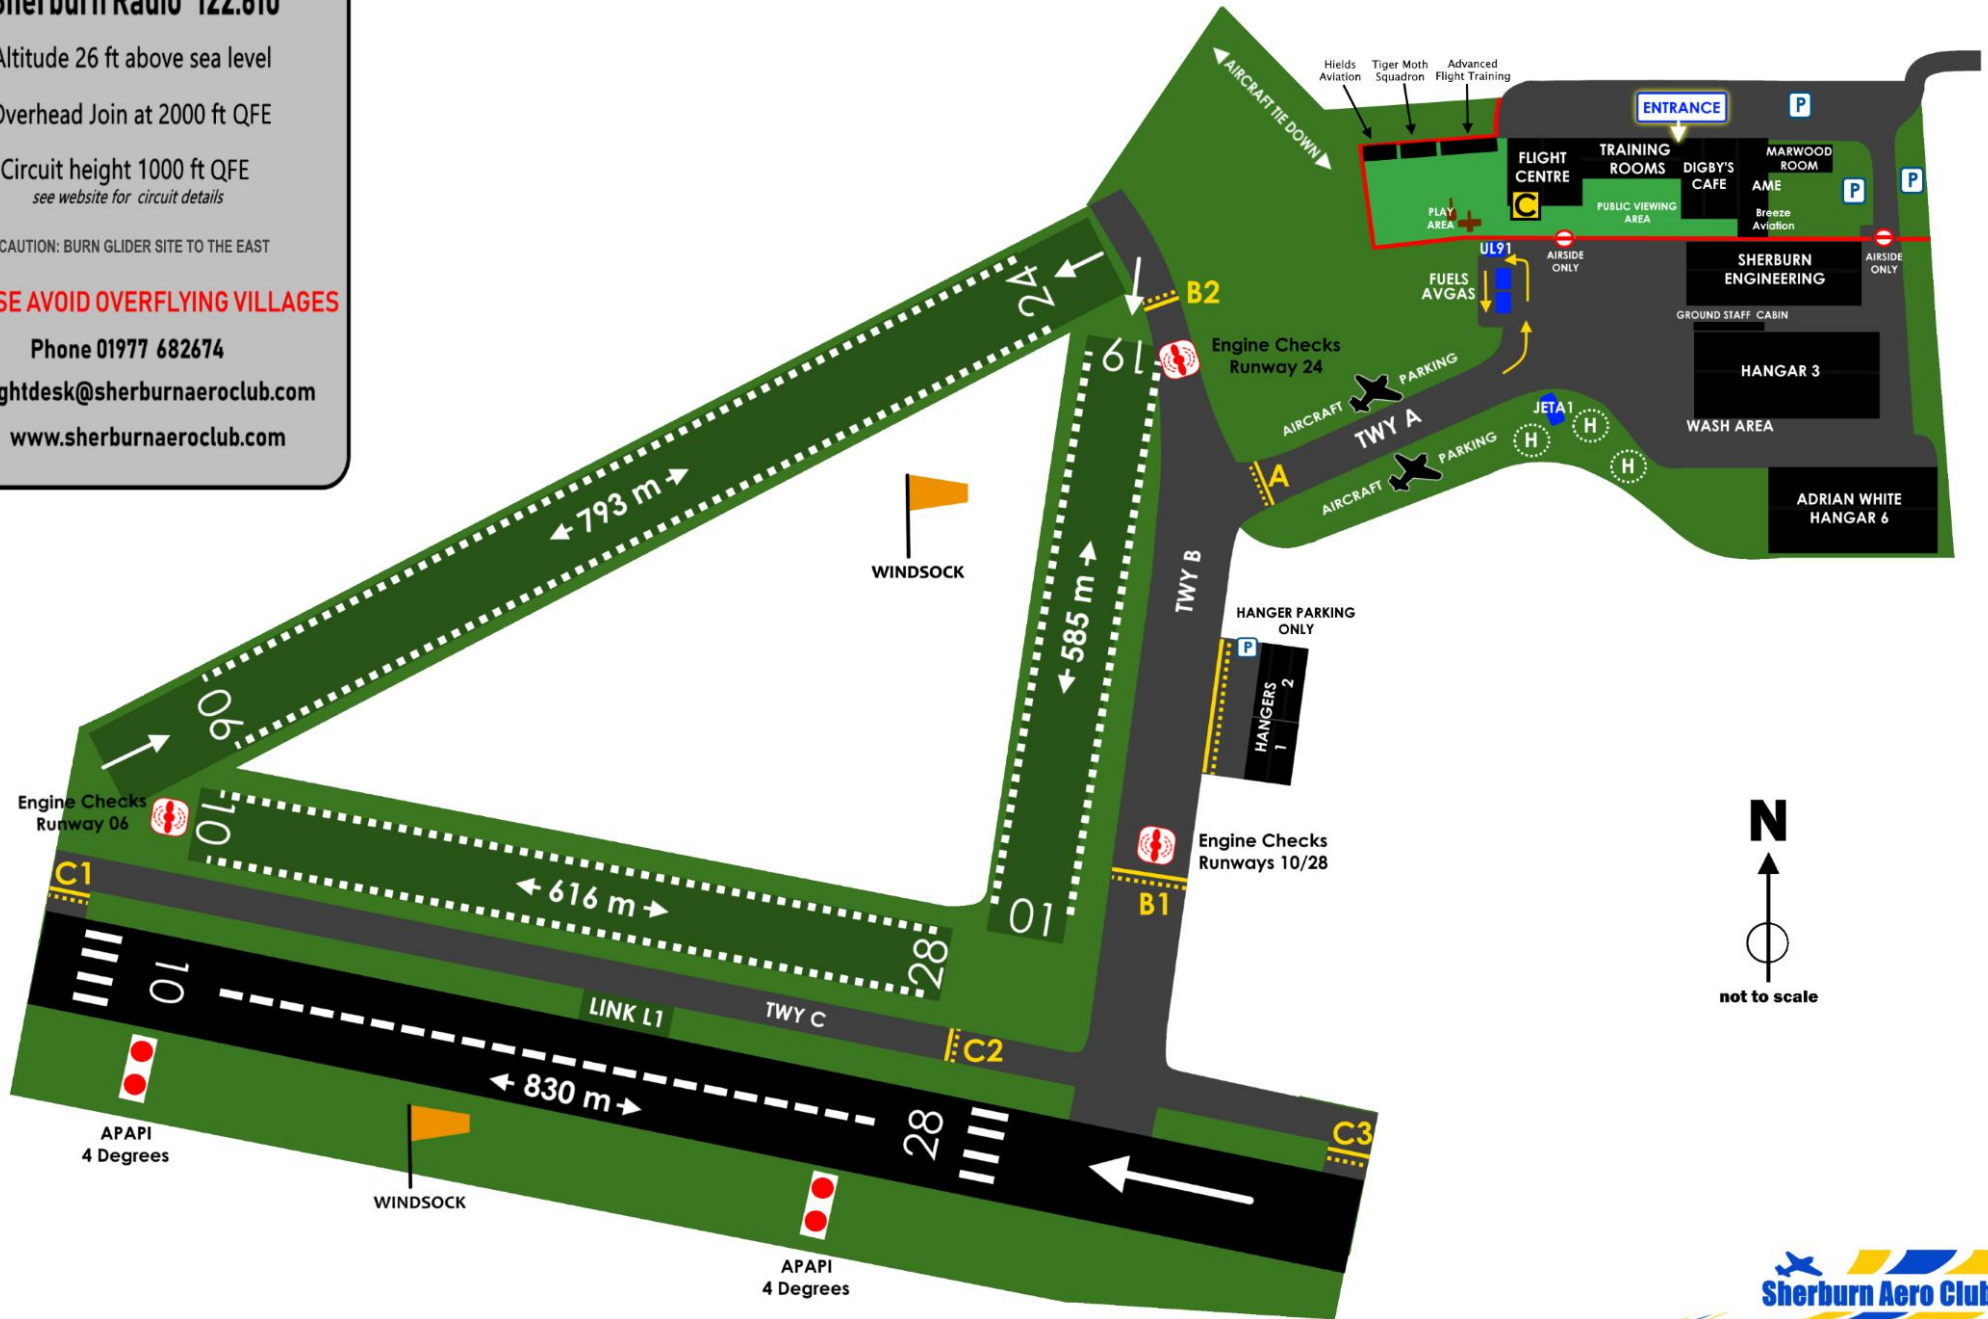

SHERBURN AIRFIELD PLAN

Sherburn Radio 122.610

Altitude 26 ft above sea level

Overhead Join at 2000 ft QFE

Circuit height 1000 ft QFE
see website for circuit details

CAUTION: BURN GLIDER SITE TO THE EAST

PLEASE AVOID OVERFLYING VILLAGES

Phone 01977 682674

flightdesk@sherburnaeroclub.com

www.sherburnaeroclub.com

copyright Sherburn Aero Club 2019

based on a design by John Crossland, updated by Richard Maxted